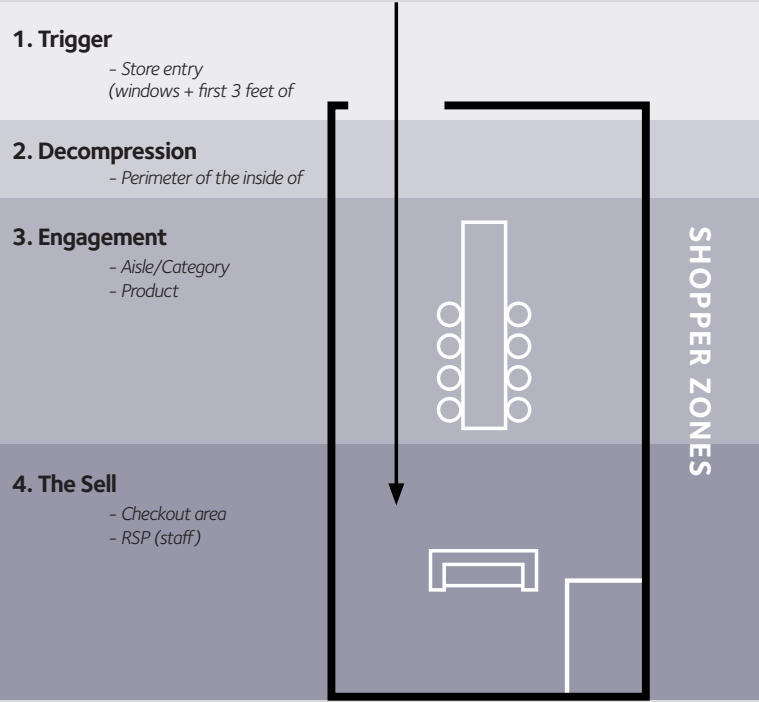

Zip In store Collateral

AUGUST, 2021

zip

Shopper journey

Merchant pack

Window decal

147mm

300mm

A5 strut card

148.5mm

228.5mm

Shelf wobbler

Change-room decal (fashion merchants only)

Counter edge (to be shipped separately)

Old vs new

Previous design